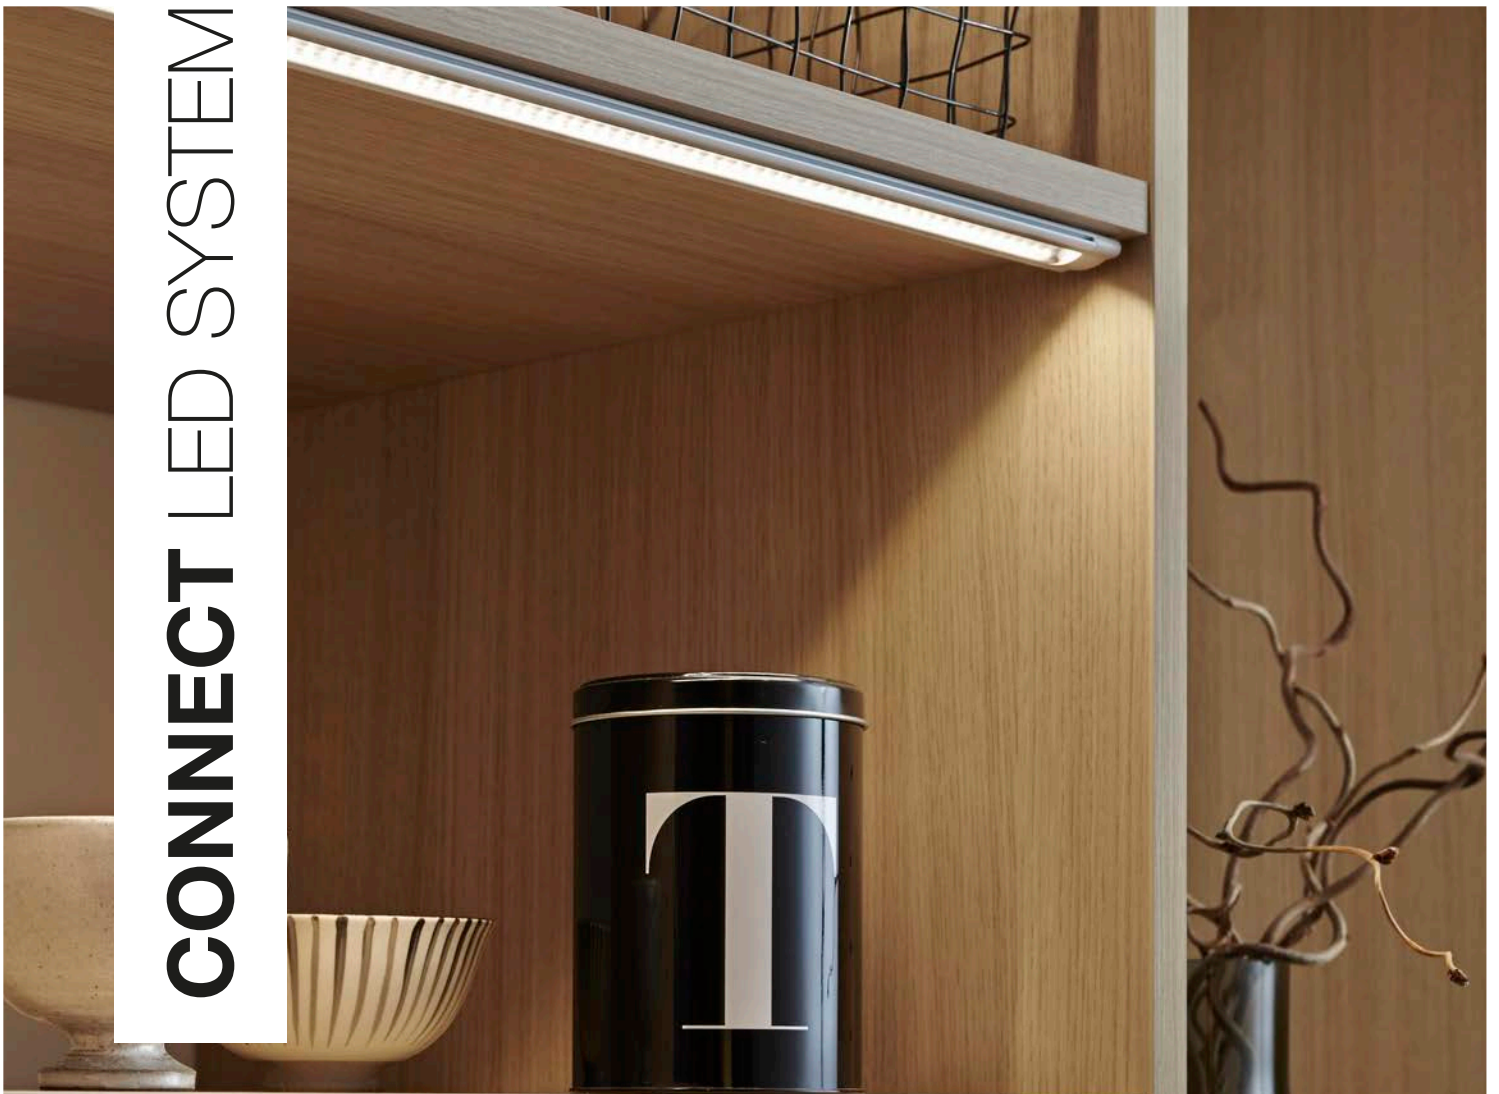

Tip!

Choose your style of Expand according to what matches your home. The cylinder shape is classic and spheres give a modern impression.

CONNECT LED SYSTEM

105876

105874

105875

RAIL IP20

Vit - White **105876**