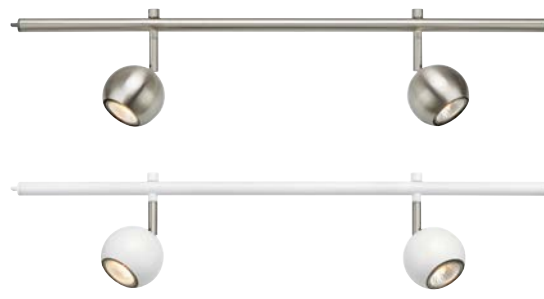

Expand Globe GU10 Light source

Brushed Steel 107542

Matte White 107525