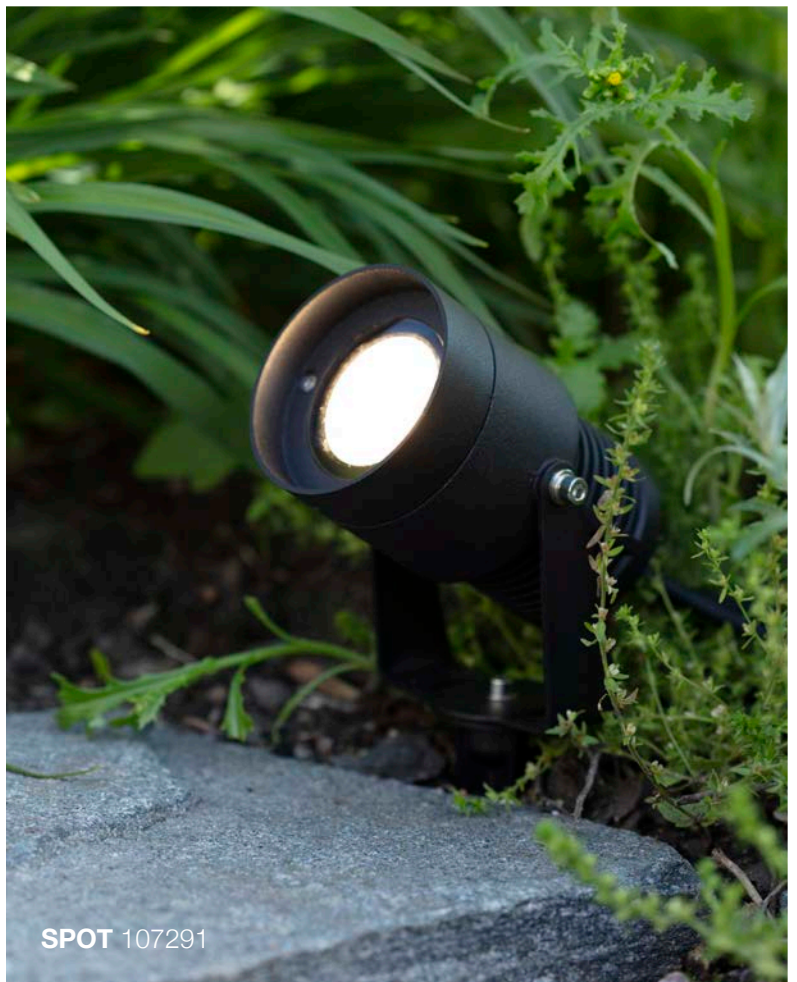

GARDEN24

We have made it simple to light your outdoor space, garden or outdoor walls. Our practical and wide range of products lets you brighten up your garden.

Don't forget that Garden 24 can be installed without help from an electrician.