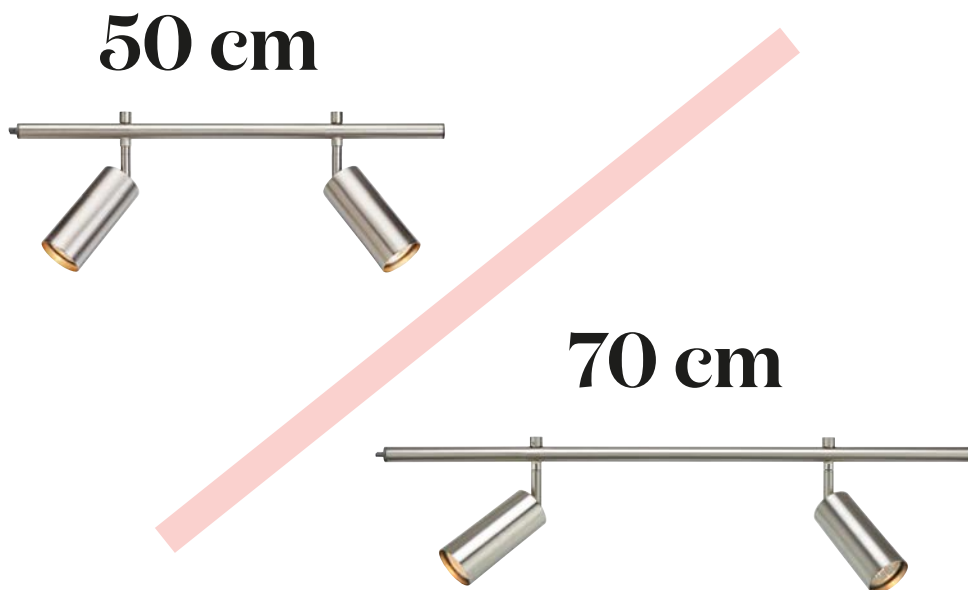

2. Select Length

Expand comes in 50 cm and 70 cm. If you prefer the lights to sit more closely together; then choose 50 cm, and if you want a more scattered placement you can use 70 cm.

3. Select Accessories