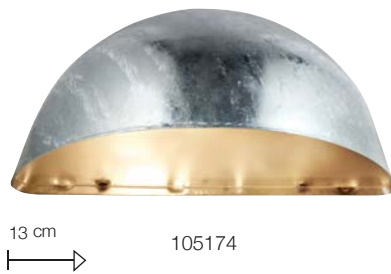

105174

STAN IP23

Galvaniserad/Galvanized - Frostad/Frosted		105174	
13.5	12 pcs	Klass I	
E27 1 x 40W	230V		
Ø 28 (cm)