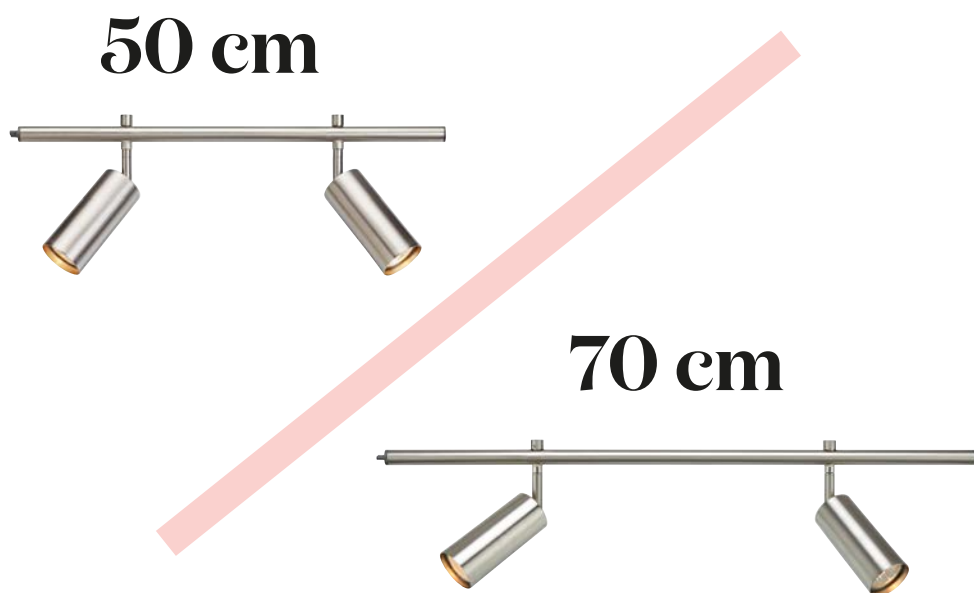

It is easy to set up and easy to customize for your home.

Expand is designed for both ceiling and wall arrangement with cords for both purposes. It is possible to connect up to ten armatures if you, for example, have a longer hallway or corridor at home.

2. Select Length

Expand comes in 50 cm and 70 cm. If you prefer the lights to sit more closely together; then choose 50 cm, and if you want a more scattered placement you can use 70 cm.

3. Select Accessories