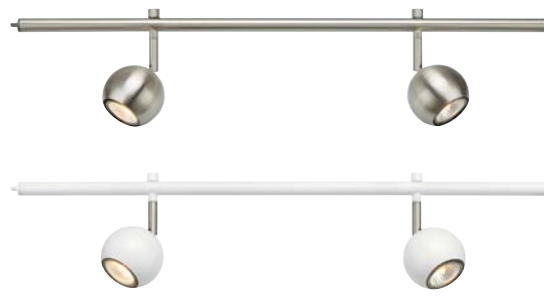

Expand Globe GU10 Light source

Brushed Steel 107542
Matte White 107525