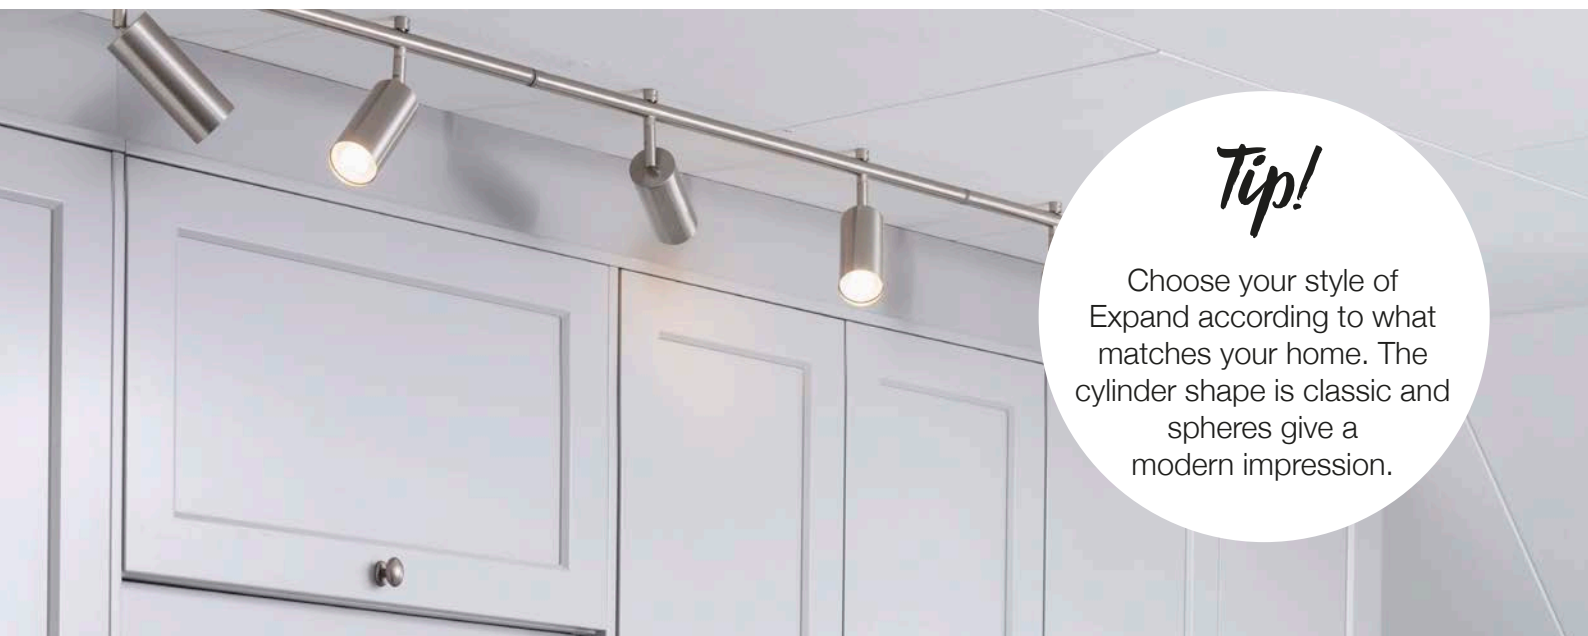

Tip!

Choose your style of Expand according to what matches your home. The cylinder shape is classic and spheres give a modern impression.