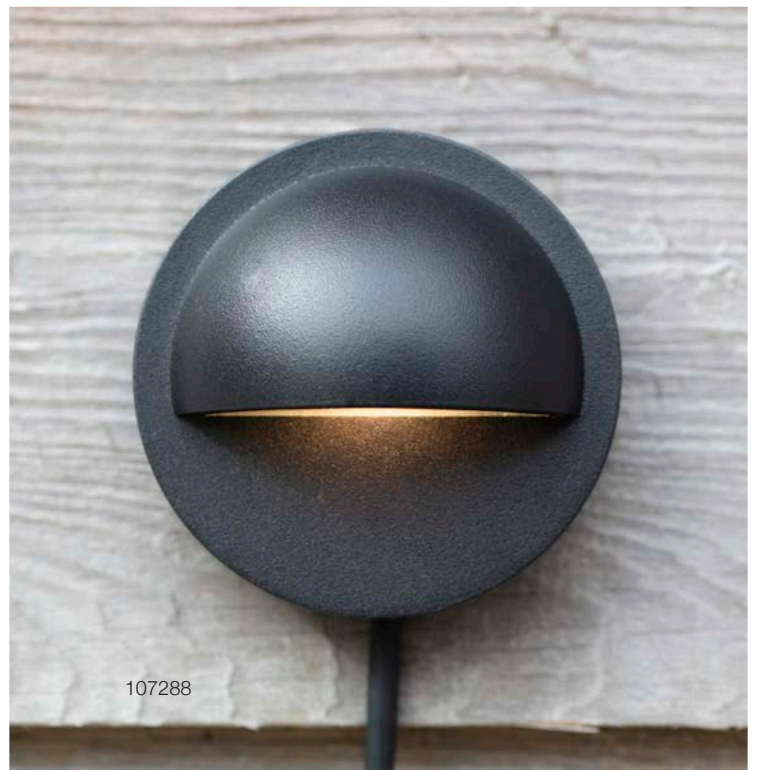

107287

CUBE SPOT IP44

Svart - Black		107287	
10.3	16 pcs	Klass III	IP44
Ø 9.2 (cm)	LED 1 x 3W	170 Lm	24V
Dimbar/Dimmable		30 cm	
Ljuskälla ingår/Lighting source included			

5.6 cm

WALL LAMP IP44

Svart - Black		107288	
10	24 pcs	Klass III	IP44
Ø 10 (cm)	LED 0.8W	40 Lm	24V
Dimbar/Dimmable		150 cm	
Ljuskälla ingår/Lighting source included			

107288