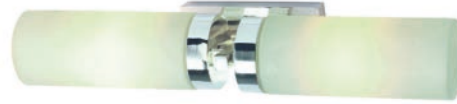

234741,450712

234744,450712

10 cm
→

STELLA IP44

Krom/Chrome - Vit/White		234744,450712	
Stål/Steel - Vit/White		234741,450712	
21	20 pcs	Klass I	
Ø 6 (cm)	E14 1 x 40W	230V	

234841,450712

234844,450712

10 cm
→