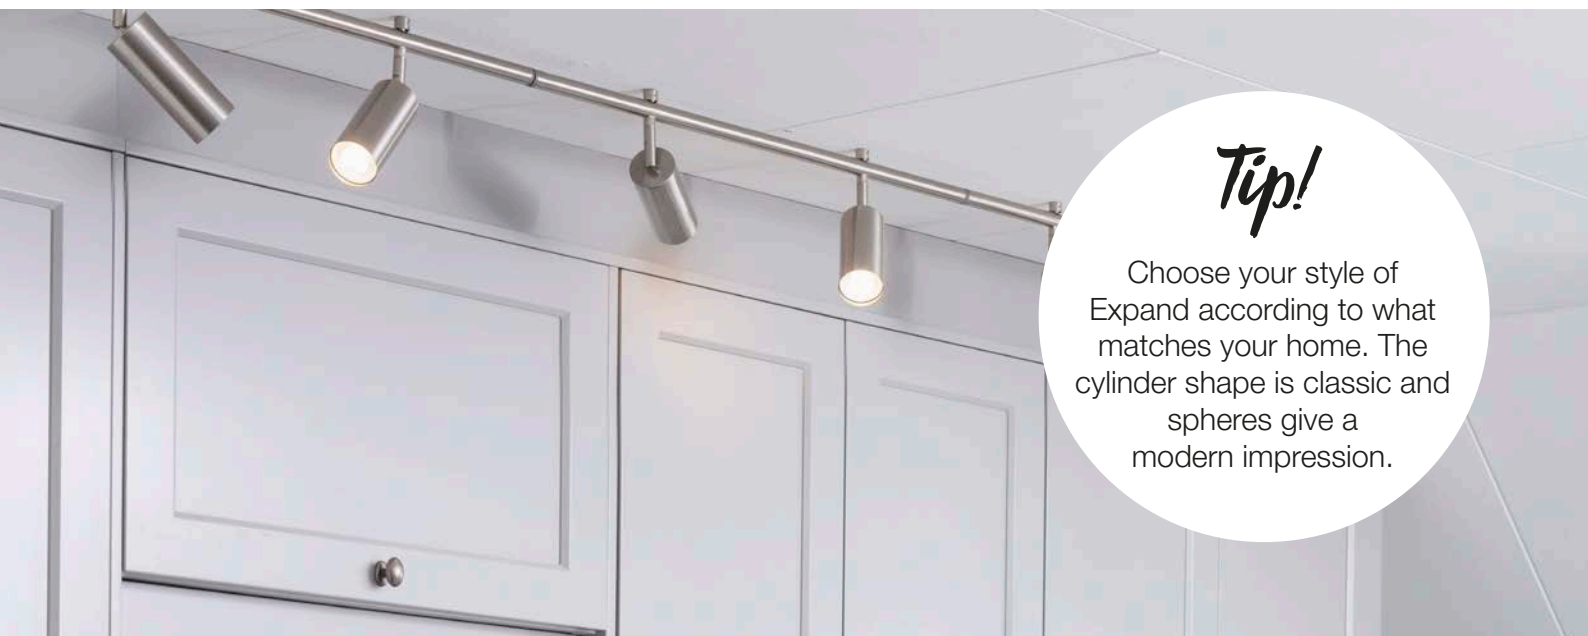

Tip!

Choose your style of Expand according to what matches your home. The cylinder shape is classic and spheres give a modern impression.