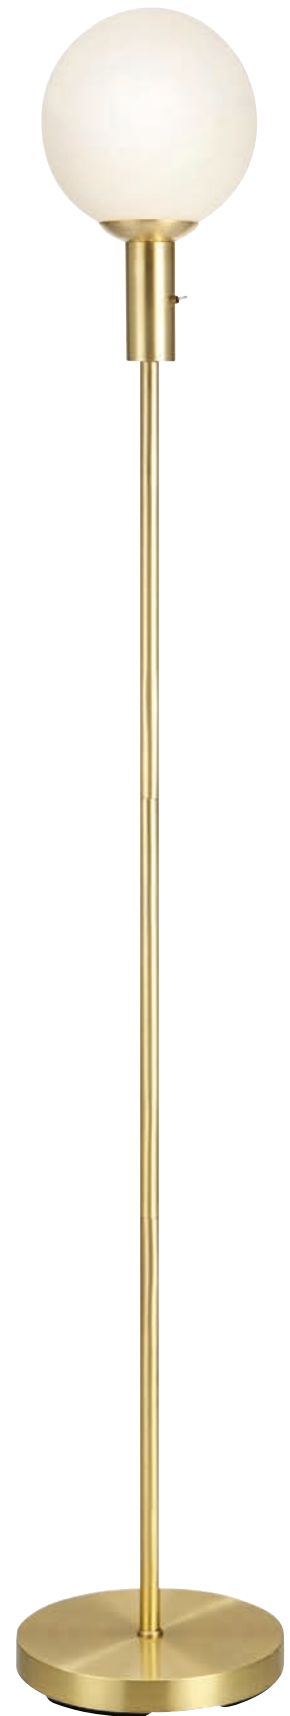

106868

MINNA

Mässing/Brass- Vit/White **106868**

26	6 pcs	Klass II	IP20
Ø 15 (cm)	E14	1 x 40W	230V

Krok/Hook

Väggkontakt/Wall plug 350 cm

Inbyggd strömbrytare/Built-in switch

Ljuskälla ingår ej/Lighting source not included

MINNA

Mässing/Brass- Vit/White **106867**

144	2 pcs	Klass II	IP20
Ø 22 (cm)	E14	1 x 40W	230V

Väggkontakt/Wall plug 200 cm

Inbyggd strömbrytare/Built-in switch

Ljuskälla ingår ej/Lighting source not included

106867

HISTORY

Mässing/Brass- Vit/White **105774**

36	2 pcs	Klass I	IP 20
Ø 45 (cm)	E27/G9	3 x 28W	230V

Takkrok/Ceiling hook

Takkontakt/Ceiling plug

Ljuskälla ingår/Including light source