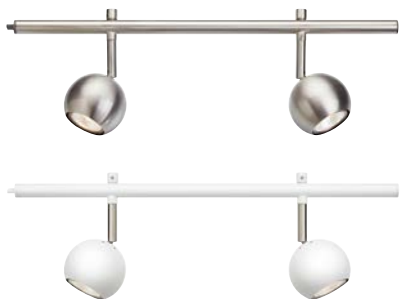

70 cm

Expand Cylinder GU10 Light source

Brushed Steel 107541
Matte White 107524

Expand E27 Light source

Brushed Steel 107510
Matte White 107513

Expand E27 Light source

Brushed Steel 107543
Matte White 107526