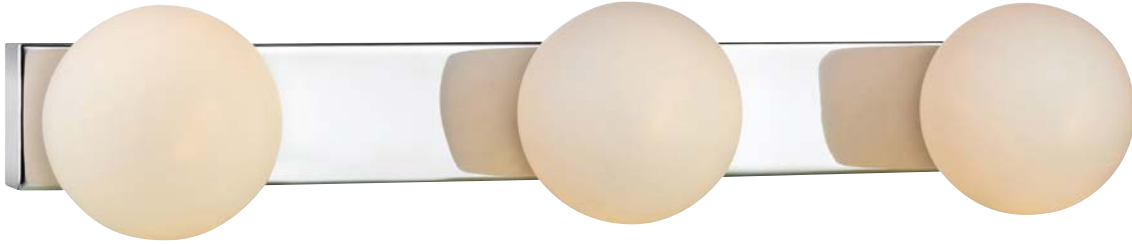

106382

13cm

MINI IP44

Svart/Black - Opal **107205**
Krom/Chrome- Opal **106382**

10	6 pcs	Klass I
Ø 50 (cm)	G9	3 x 18W
		230V

Takbygel/Bracket

Fast installation/Fixed installation

Ljuskälla ingår/Light source included