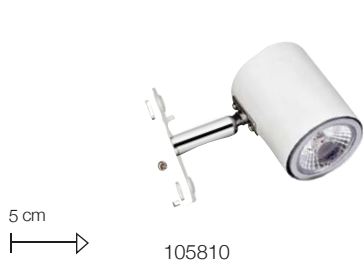

TRACK LED SYSTEM

105810

SPOT

Vit - White		105810	
7	10 pcs	Klass III	IP 20
Ø 10 (cm)	LED 3W 250 Lm		
Dimbar/Dimmable			
Inbyggd ljuskälla/Built-in light source