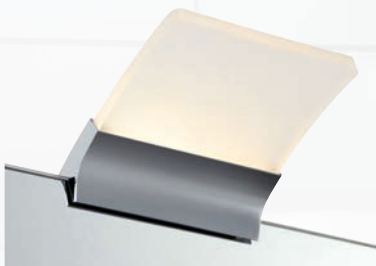

9 cm
→

106578

METZ LED IP44

Krom/Chrome - Frostad/Frosted **106578**

8	10 pcs	Klass III
Ø 10.8 (cm)	LED 3W	120 Lm 230V

Takbygel/Bracket 50 cm

Spiegel- eller skruvmontering/Mirror or screws mounting

Inbyggd ljuskälla/Built-in light source